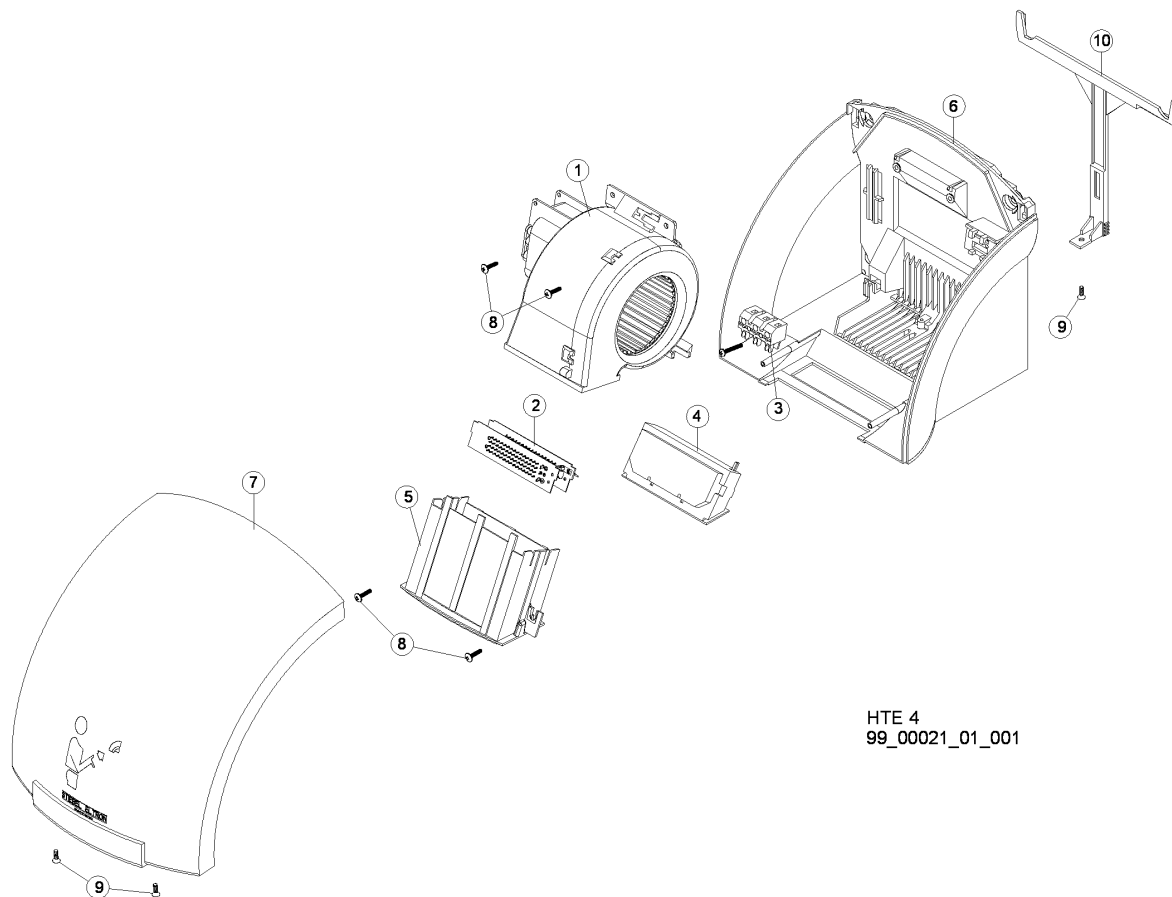

Exploded Diagram

HTE 4 | HTE 5

Compact Hand Dryer

Product Code 073007 | 073008

STIEBEL ELTRON

Technik zum Wohlfühlen

HTE 4
99_00021_01_001

NUMBER	PRODUCT CODE	DESCRIPTION
4	170189	SENSOR
1	166161	FAN
2	149840	ELEMENT

NUMBER	PRODUCT CODE	DESCRIPTION
7	163829	HTE4 COVER (PLASTIC)
7	160648	HTE5 COVER (METAL)

STIEBEL ELTRON is committed to our policy of continual improvement, some features may have subsequently been changed or even removed. Our advisors will be happy to consult with you regarding the currently applicable equipment features. The images used in this brochure are for reference only.