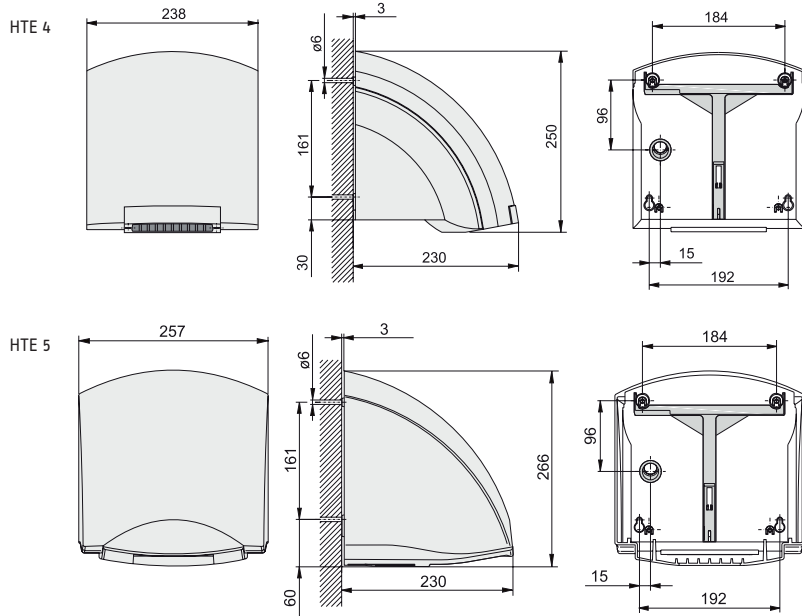

## Technical Data

Model	HTE 4	HTE 5
Type of system	Electronic hand dryer	Electronic hand dryer
Colour	White	Signal white
Casing	Plastic (ABS)	Diecast aluminium painted
Rated output	1965 W	1965 W
Output	1900 W	1900 W
Fan power	65 W	65 W
Electrical connection	1/N/PE - 240V 50 Hz	1/N/PE - 240V 50 Hz
I.P rating	IP23	IP23
Operating noise	54 dB (A)	54 dB (A)
Air throughput	146m <sup>3</sup> /h	146m <sup>3</sup> /h
Runtime (hand drying)	36 seconds	36 seconds
Test symbols	CE / VDE	CE / VDE
Dimensions		
Height	250mm	266mm
Width	238mm	257mm
Depth	230mm	230mm
Maximum length of the power cable	200mm	200mm
Weights		
Weight	2.5Kg	4Kg