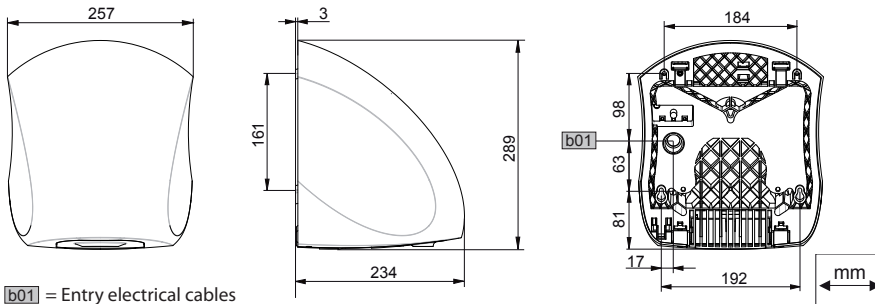

STIEBEL ELTRON

Technik zum Wohlfühlen

Ultronic W Pictured

Technical Data

Model	ULTRONIC W	ULTRONIC S
Type of system	Electronic hand dryer	Electronic hand dryer
Colour	Signal white	Stainless steel look
Casing	Diecast aluminium	Diecast aluminium
Rated output	1070 W	1070 W
Electrical connection	1/N/PE - 240V	1/N/PE - 240V
I.P rating	IP23	IP23
Operating noise	82 dB (A)	82 dB (A)
Air flow rate	190m ³ /h	190m ³ /h
Runtime (hand drying)	15 seconds	15 seconds
Test symbols	CE / VDE	CE / VDE
Dimensions		
Height	289mm	289mm
Width	257mm	257mm
Depth	234mm	234mm
Weights		
Weight	4.4Kg	4.4Kg