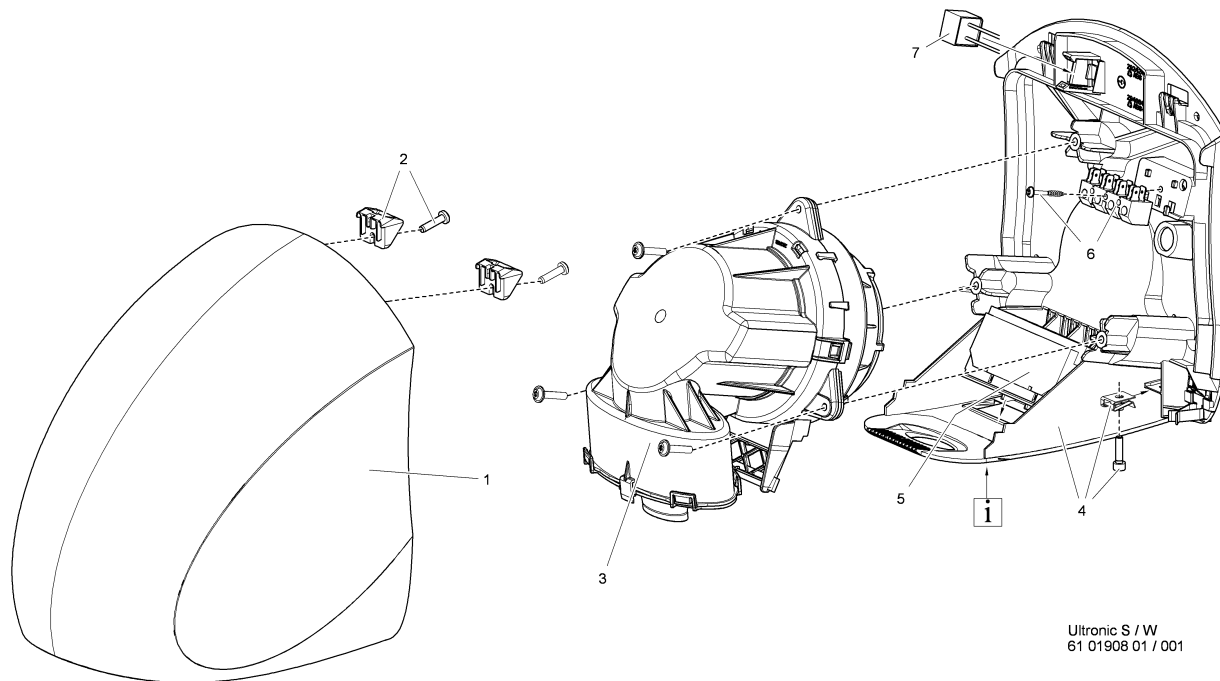

Exploded Diagram

Ultronic S | Ultronic W

High Speed Hand Dryer

Product Code 231582 | 231583

NUMBER	PRODUCT CODE	DESCRIPTION
3	295346	FAN
5	295268	SENSOR/ ELECT ASSY

NUMBER	PRODUCT CODE	DESCRIPTION
1	296790	COVER STAINLESS STEEL LOOK
1	296791	COVER WHITE