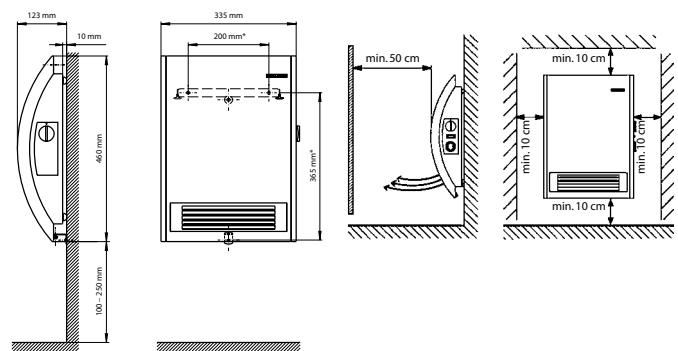

What size room can be heated by the CK fan assisted room heater?

The CK room heater can heat a room size of up to 20m². When deciding on a room heater you should consider the room in which the heater is being installed. The height of the roof and whether the room is insulated will impact what size heater to select. As a general guide for sizing a heater to a room: 1kW output heats up to 10m². Here is a sizing example to assist you in selecting the correct heater size.

CKZ 20S = 2kW (2000watts) which can heat up to 20 square metres*
E.g. Room size: 5.0m (length) X 4.0m (width) = 20.00m²

Technical Data	Fan Assisted Room Heater	
Model number	CKZ 20S	CK 20S
Power Consumption	2kW	2kW
Connectable Load	230-240 V	
Temperature adjustment	≈6-30°C	
IP Rating	IP13 B	
Height	460 mm	460 mm
Width	335 mm	335 mm
Depth	123 mm	123 mm
Weight	≈4.4 kg	≈4.4 kg
Colour	White	
24 Hour Time Switch	Yes	No
Heats up to (m ²)*	20	20

*Based on room with insulation and a ceiling height of 2.7 metres

CKZ model with 24 hour quartz time switch and easy to use rotary dial for temperature selection

Modern curved design (CKZ pictured)

FREE CALL 1800 153 351 (AUSTRALIA)
STIEBEL.COM.AU