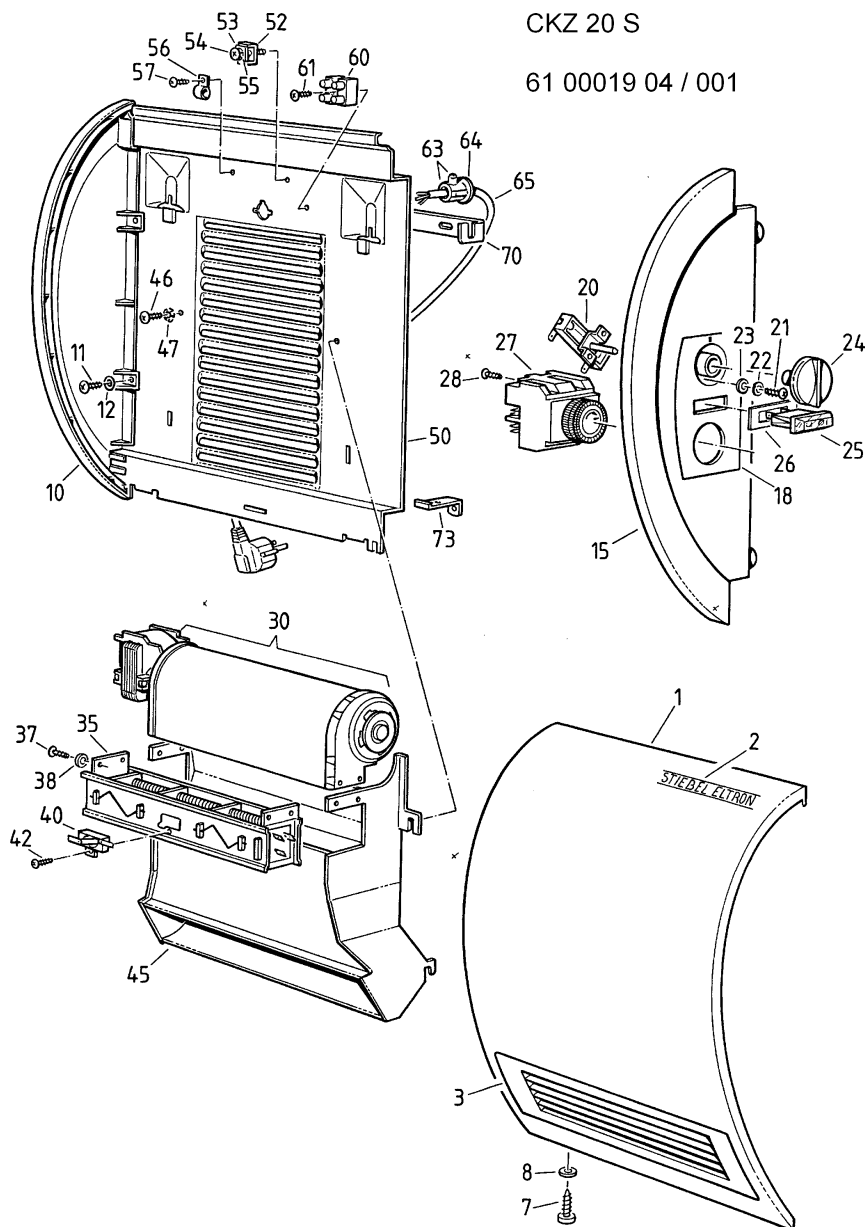

Exploded Diagram

CK 20S | CKZ 20S

Fan assisted wall mounted space heater

Product Code 071793

STIEBEL ELTRON

Technik zum Wohlfühlen

POS.	PRODUCT CODE	DESCRIPTION	NUMBER	PRODUCT CODE	DESCRIPTION
35	154238	2000W ELEMENT	20	137419	CONTROLLER
30	155498	CROSS FLOW FAN	1	145513	COVER WHITE METAL
27	116318	CLOCK TIMER 24H CKZ 20S			