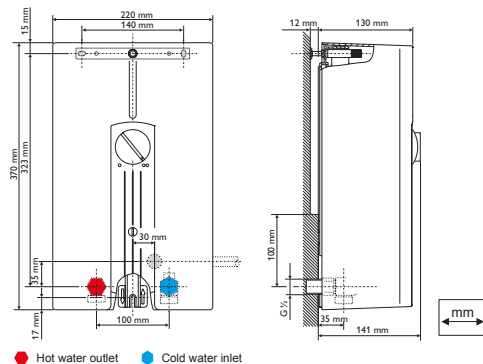

#### Technical Support

Stiebel Eltron (Aust) Pty Ltd  
Free Call (Australia): 1800 153 351  
Telephone: (03) 9645 1833  
Website: [stiebel.com.au](http://stiebel.com.au)

Temperature rise chart^	DHF 13 C-AU*	DHF 15 C-AU*
Add the below temperature to the cold water inlet temperature.		
6L/min	35°C	38°C
8L/min^^	26°C	29°C
10L/min^^	21°C	23°C
12L/min^^	17°C	19°C
14L/min	-	-

^Please note temperature rise is based on connection to 415V

\* The DHF is only available in New South Wales ^^ This will be a mixed volume of water at the outlet.

DHF C AU instantaneous 3 phase electric water heater