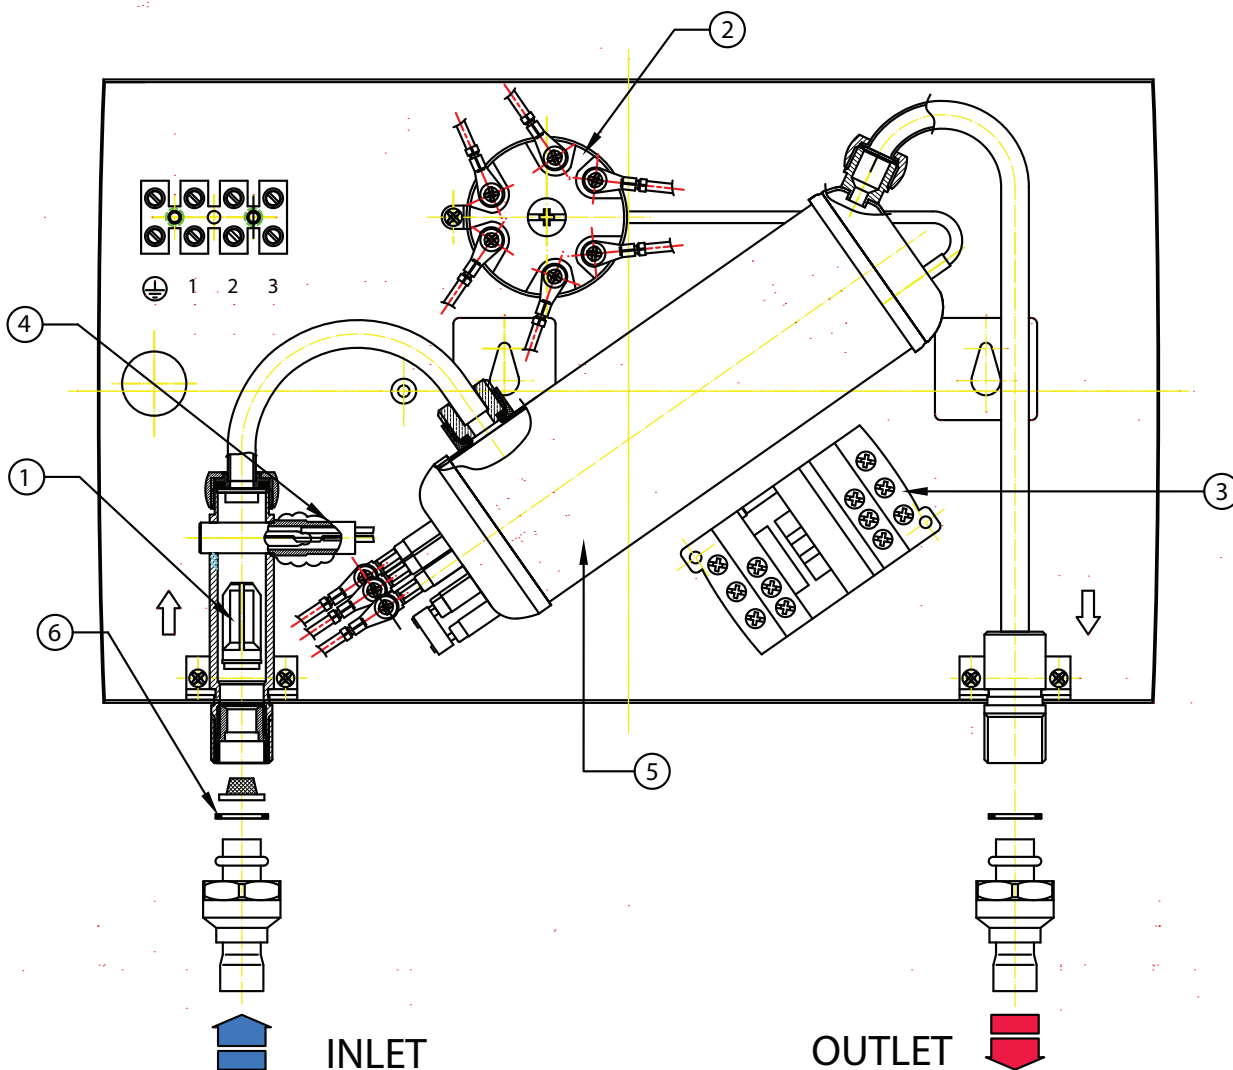

Exploded Diagram

SIMPLEX

Instantaneous 3 Phase Electric Water Heater

Product Code 221094

STIEBEL ELTRON

Technik zum Wohlfühlen

POS.	PRODUCT CODE	DESCRIPTION	NUMBER	PRODUCT CODE	DESCRIPTION
1	275889	MAGNET	5	267399	ELEMENT
2	169902	THERMAL CUT OFF MANUAL	6	149862	FLOW RESTRICTOR
3	267400	CONTACTOR ELECTRICAL	-	267456	INLET TUBE COMPLETE
4	267401	REED SWITCH			