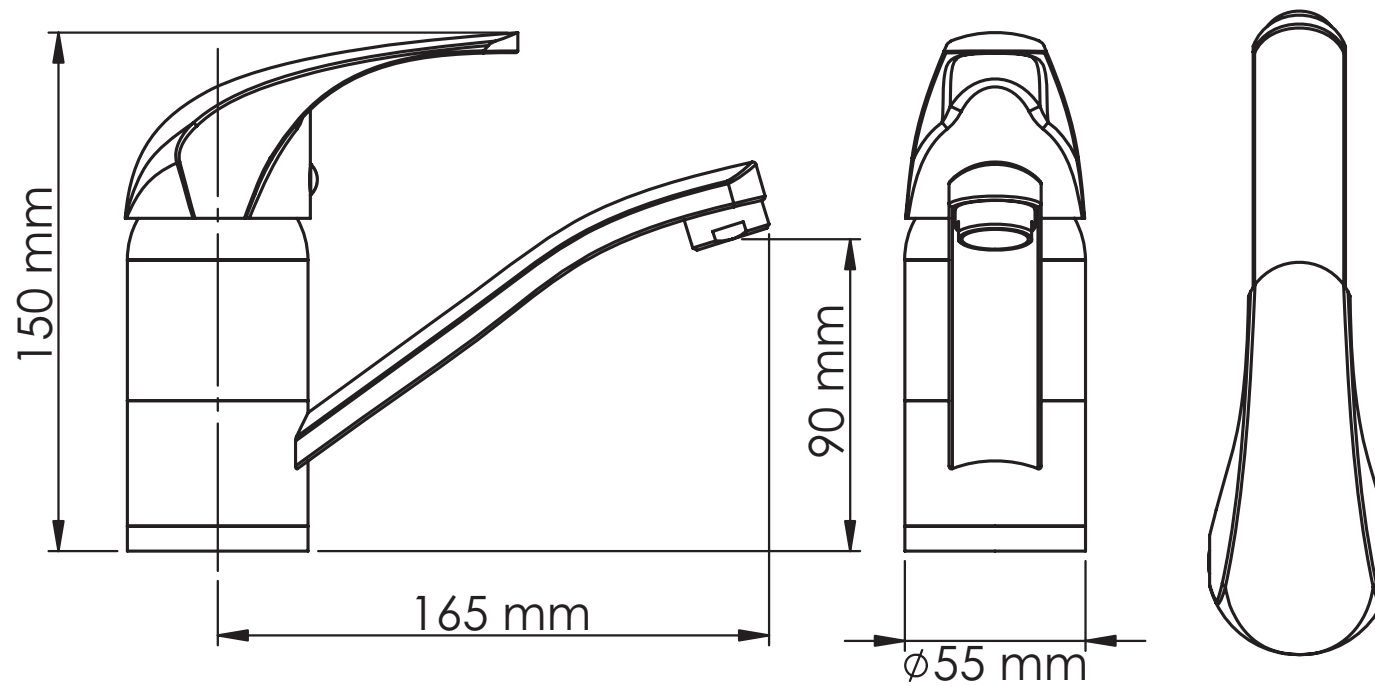

STIEBEL ELTRON

Technik zum Wohlfühlen

MEW SHORT SPOUT SINGLE LEVER SINK MIXER

SUITABLE FOR USE WITH THE SNU 5 AND SNU 10 COMPACT STORAGE SINGLE POINT OF USE WATER HEATERS.