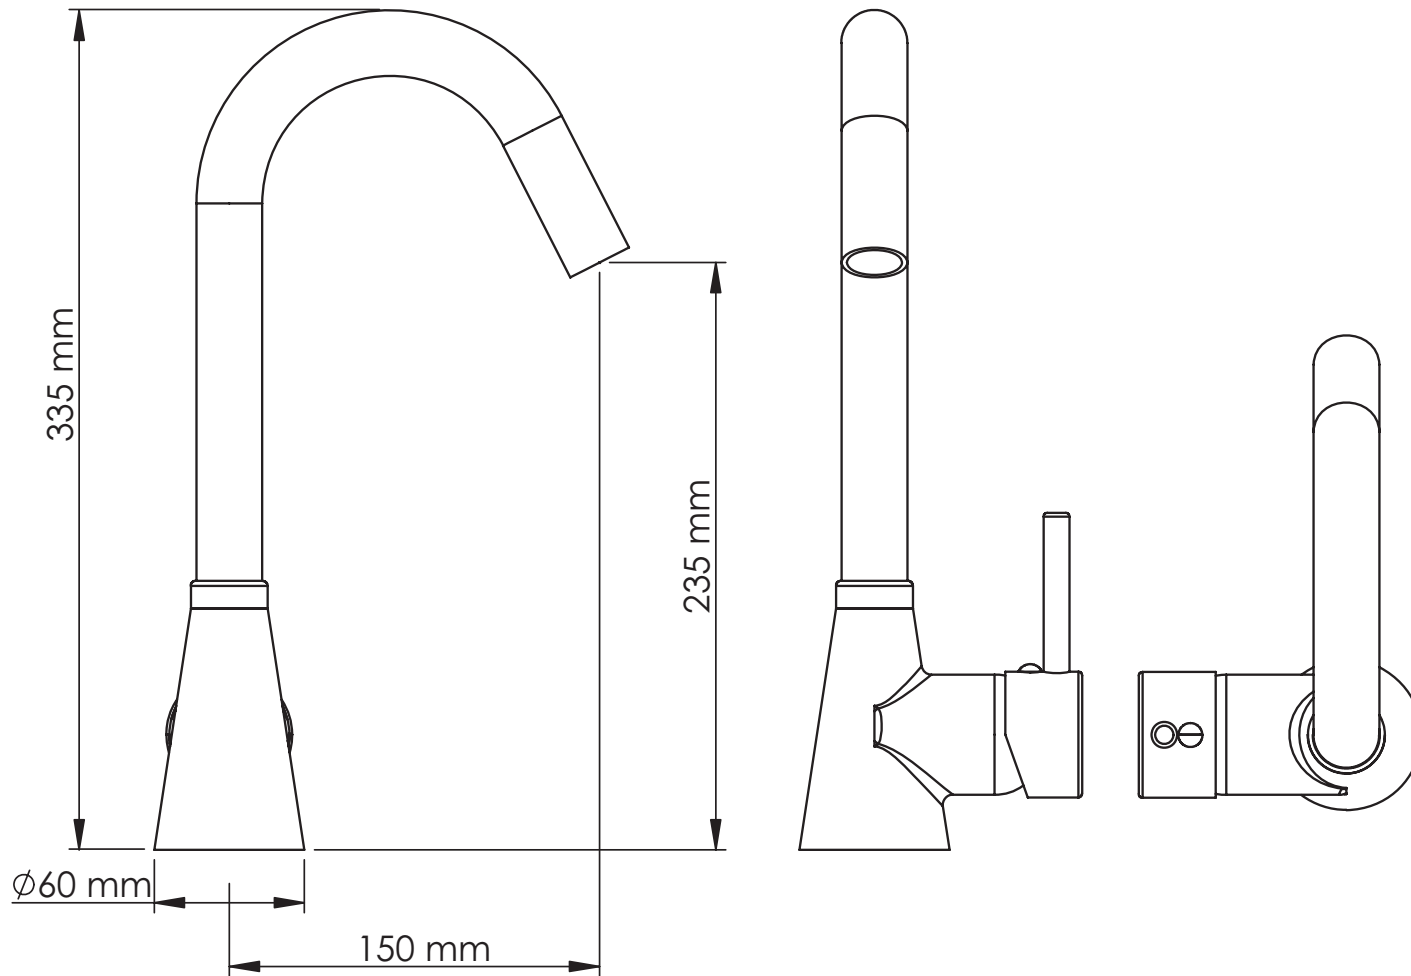

STIEBEL ELTRON

Technik zum Wohlfühlen

MES-G GOOSENECK SINGLE LEVER SINK MIXER

SUITABLE FOR USE WITH THE SNU 5 AND SNU 10 COMPACT STORAGE SINGLE POINT OF USE WATER HEATERS.