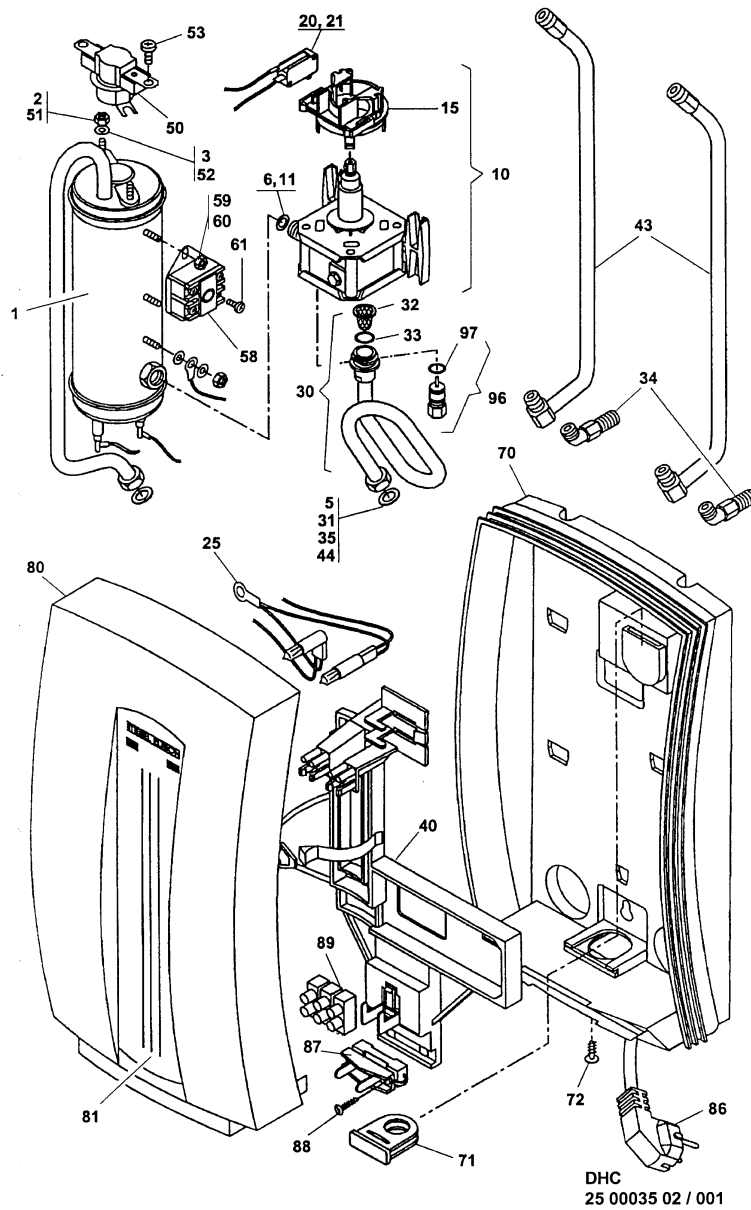

Exploded Diagram

DHC 4 | DHC 6 | DHC 8

Instantaneous Single Phase Electric Water Heater

Product Code 073715 | 073480 | 073481

STIEBEL ELTRON

Technik zum Wohlfühlen

POS.	PRODUCT CODE	DESCRIPTION	NUMBER	PRODUCT CODE	DESCRIPTION
1	162449	DHC4 ELEMENT	80	162445	DHC COVER
1	162450	DHC6 ELEMENT	58	162474	OVER TEMP MANUAL RESET
1	162451	DHC8 ELEMENT	50	162472	TEMP LIMITER AUTO
10	162163	DIFF PRESS SWITCH DDM 4	20 21	162616	MICRO SWITCH
10	162164	DIFF PRESS SWITCH DDM6	34	162463	BRASS INLET / OUTLET NIPPLE
10	162165	DIFF PRESS SWITCH DDM8	35	155794	GASKET INLET / OUTLET