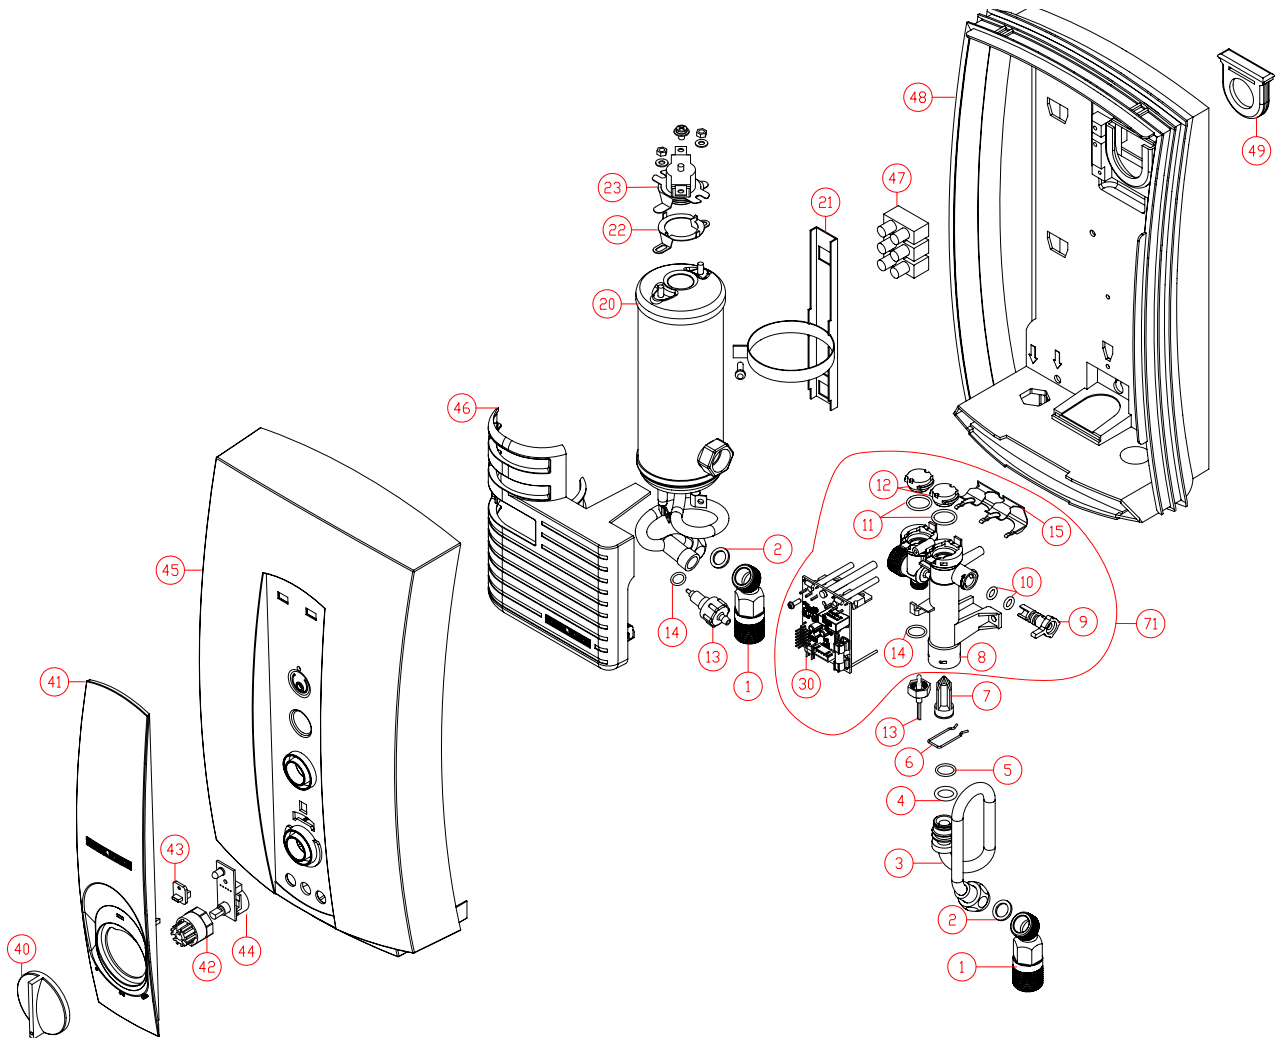

Exploded Diagram

STIEBEL ELTRON

Technik zum Wohlfühlen

DHCE 6/50 | DHCE 8/50 | DHCE 8/60

Instantaneous Single Phase Electric Water Heater

Product Code 223639 | 233640 | 233948

NUMBER	PRODUCT CODE	DESCRIPTION
20	313095	DHCE 6kW ELEMENT TANK CU
20	313096	DHCE 8kW ELEMENT TANK CU
1	269883	BRASS INLET/OUTLET NIPPLE (PAIR)
71	295278	INLET SET DHCE 6kW, 8kW 50°C (INCL. PCB & TEMPERATURE SENSOR)
71	317041	INLET SET DHCE 8kW 60°C (INCL. PCB & TEMPERATURE SENSOR)

NUMBER	PRODUCT CODE	DESCRIPTION
13	311067	TEMP SENSOR
23	281711	MANUAL OVERTEMP RESET
44	295326	FRONT PCB CONTROL
7	308837	MAGNET

STIEBEL ELTRON is committed to our policy of continual improvement, some features may have subsequently been changed or even removed. Our advisors will be happy to consult with you regarding the currently applicable equipment features. The images used in this brochure are for reference only.