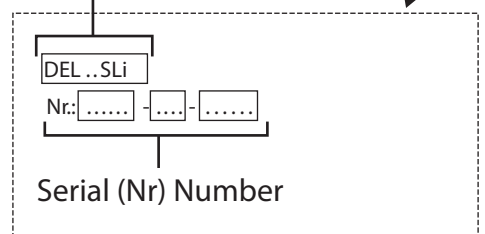

Model Number
Eg. DEL